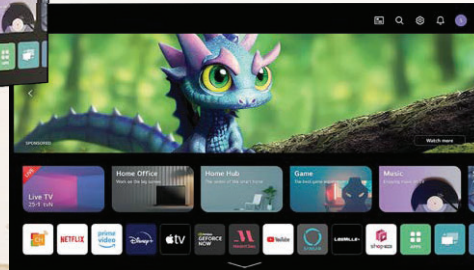

Home Cinema

Enjoy immersive home entertainment! Experience big-screen moments with sports, movies, and gaming excitement.

LG UHD AI ThinQ

Big Screen that capture details.

75UR7550PSC | 75"

Rental
RM160/mth
 5 Years

The Smart User Experience.

WebOS 23

Tailored to Your Liking.

Convenient

From your favorite content to your preferred way to view, webOS 23 new Home is the hub that revolved around you.

My Profile

Get tailored movie recommendations, an overview of your team's next games, and your own notifications, all from one place dedicated to you.

Magic Remote

Mouse-Like Navigation.

Convenient Point, Click & Scroll

Allows easy and quick search of content with the on-screen cursor with a click, point and scroll.

Smart Voice Control

Find your favourite content and launch application quickly through voice command.